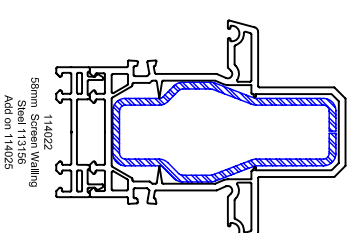

116030  
Concealed Mini Coupling

116005  
2mm Mini H Coupling

116015  
135° Bay Post

116017  
150° Bay Post

116016  
120° Bay Post

116049  
shoe for adjustable bay post

116047  
Adjustable Bay Post