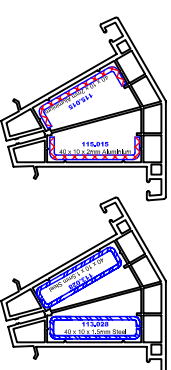

116030  
Concealed Mini Coupling

116005  
2mm Mini H Coupling

116015  
135° Bay Post

116017  
150° Bay Post

116016  
120° Bay Post

116049  
shoe for adjustable bay post

116047  
Adjustable Bay Post