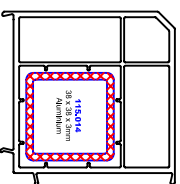

116030  
Concealed Mini Coupling

116005  
2mm Mini H Coupling

116015  
135° Bay Post

116017  
150° Bay Post

116016  
120° Bay Post

116049  
shoe for adjustable bay post

116047  
Adjustable Bay Post