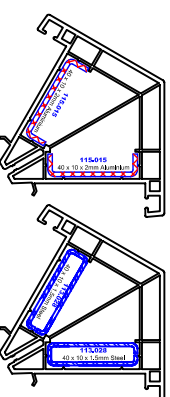

116030  
Concealed Mini Coupling

116005  
2mm Mini H Coupling

116015  
135° Bay Post

116017  
150° Bay Post

116016  
120° Bay Post

116049  
shoe for adjustable bay post

116047  
Adjustable Bay Post