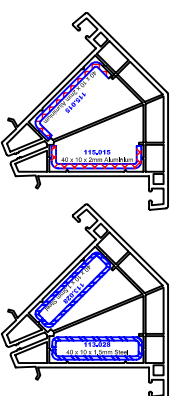

116030  
Concealed Mini Coupling

116005  
2mm Mini H Coupling

116015  
135° Bay Post

116017  
150° Bay Post

116016  
120° Bay Post

116049  
shoe for adjustable bay post

116047  
Adjustable Bay Post