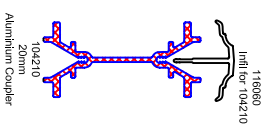

116030  
Concealed Mini Coupling

116005  
2mm Mini H Coupling

116015  
135° Bay Post

116017  
150° Bay Post

116016  
120° Bay Post

116049  
shoe for adjustable bay post

116047  
Adjustable Bay Post